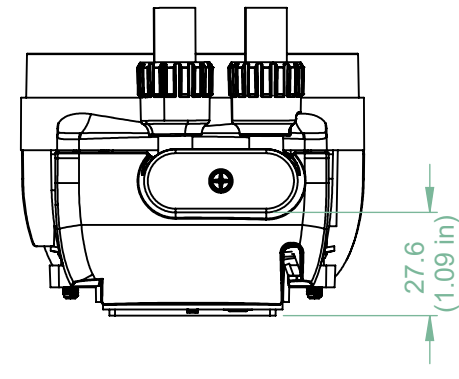

Pump & VRM Fan

Top View

Scale 1:2
Rev. Date: 9/7/2025

Front View

Side View

Back View

Bottom View

Liquid Freezer III Pro 420 A-RGB