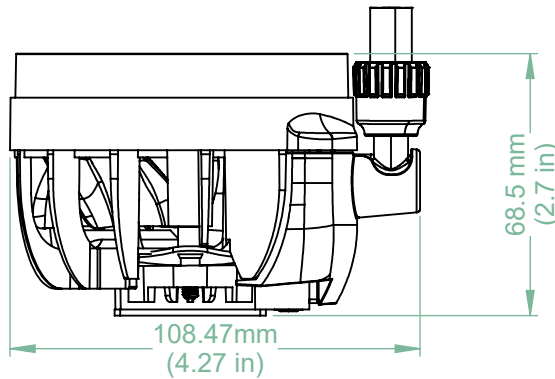

Pump & VRM Fan

Top View

Scale 1:2
Rev. Date: 9/7/2025

Front View

Side View

Back View

Bottom View

Liquid Freezer III Pro 420 A-RGB