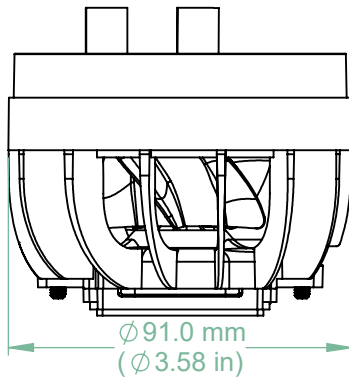

Pump & VRM Fan

Top View

Scale 1:2
Rev. Date: 9/7/2025

Front View

Side View

Back View

Bottom View

Liquid Freezer III Pro 420 A-RGB